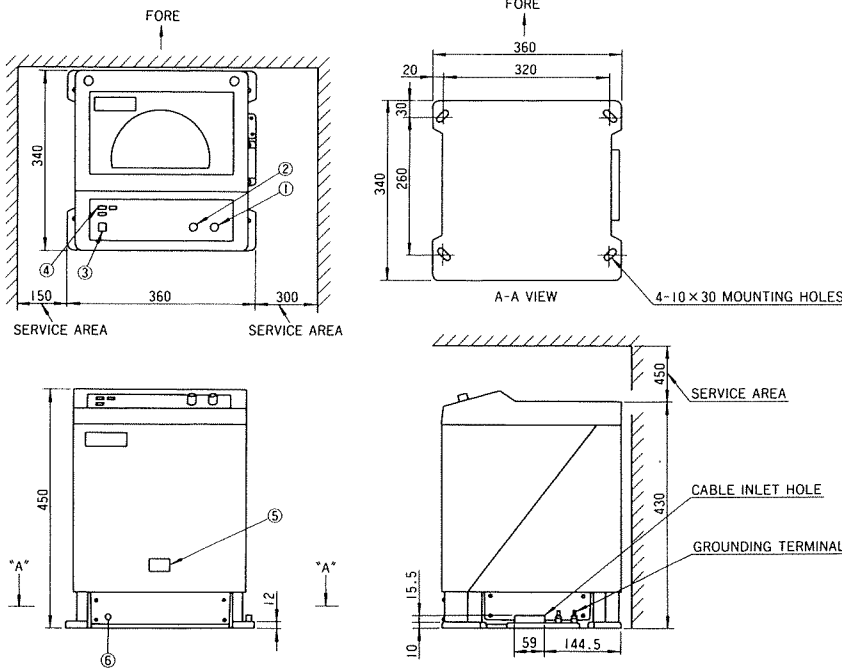

## ● Dimensions

Master Compass MASS 32 kg

No.	NAME	No.	NAME
1	POWER SWITCH	4	INDICATING LAMPS
2	LAT. CORRECT KNOB	5	NAME PLATE
3	DIMMER SWITCH	6	FUSE

Power Supply Unit MASS 12 kg

No.	NAME
1	POWER SWITCH
2	RUNNING LAMP
3	FUSE
4	NAME PLATE
5	CABLE CLAMP