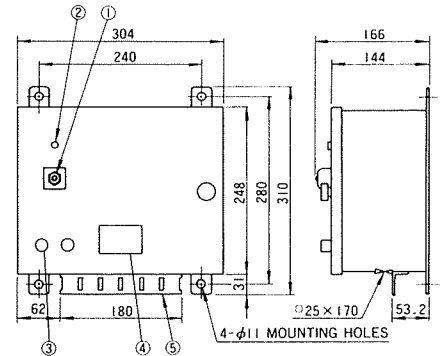

## ● Dimensions

Master Compass MASS 32 kg

No.	NAME	No.	NAME
1	POWER SWITCH	4	INDICATING LAMPS
2	LAT. CORRECT KNOB	5	NAME PLATE
3	DIMMER SWITCH	6	FUSE

Power Supply Unit MASS 12 kg

No.	NAME
1	POWER SWITCH
2	RUNNING LAMP
3	FUSE
4	NAME PLATE
5	CABLE CLAMP