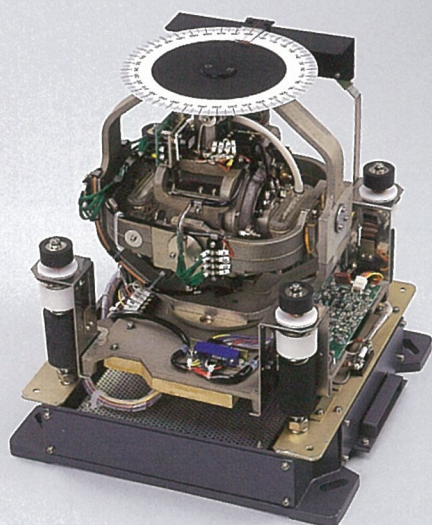

## Compact Gyrocompass

# ES-110

Synchro Motor Output

Model ES-110, the newest type of ES series, is a compact and popularized gyrocompass. It is especially designed for medium and small vessels' uses, by TOKYO KEIKI's latest mechatronics technology.

ES-110 gyrocompass can also be used as a direction sensor for a lot of navigational equipment.

## ● Dimensions

Master Compass MASS 32 kg

No.	NAME	No.	NAME
1	POWER SWITCH	4	INDICATING LAMPS
2	LAT. CORRECT KNOB	5	NAME PLATE
3	DIMMER SWITCH	6	FUSE

Power Supply Unit MASS 12 kg

No.	NAME
1	POWER SWITCH
2	RUNNING LAMP
3	FUSE
4	NAME PLATE
5	CABLE CLAMP