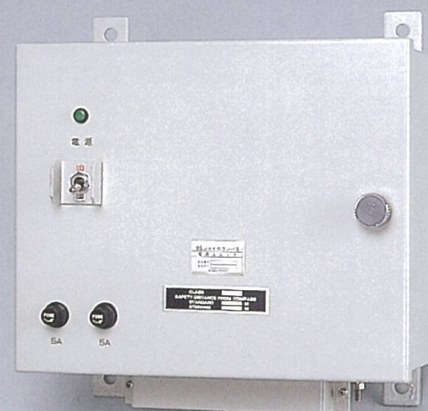

## Compact Gyrocompass

# ES-110

Synchro Motor Output

Model ES-110, the newest type of ES series, is a compact and popularized gyrocompass. It is especially designed for medium and small vessels' uses, by TOKYO KEIKI's latest mechatronics technology.

ES-110 gyrocompass can also be used as a direction sensor for a lot of navigational equipment.