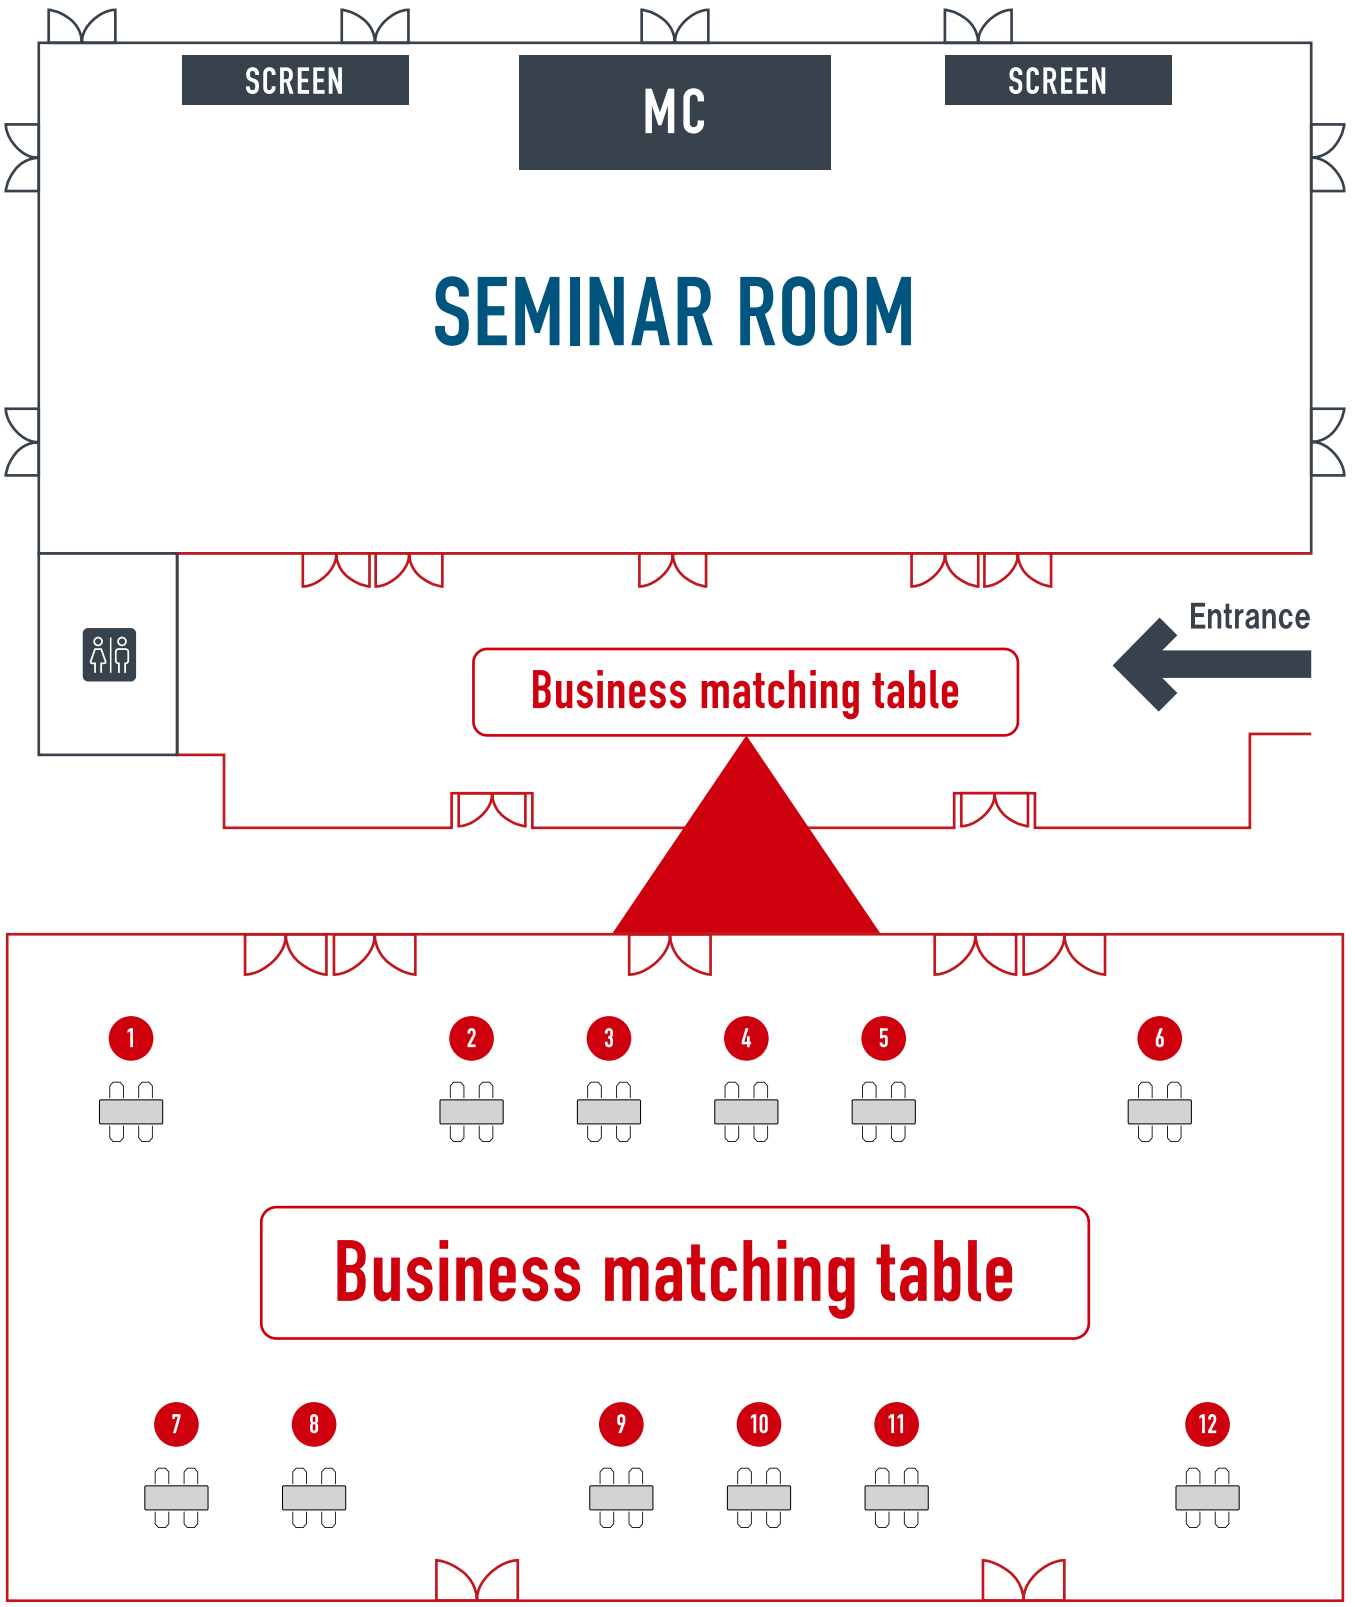

2020 PHILIPPINES SHIP MACHINERY & EQUIPMENT SEMINAR

DIAMOND HOTEL PHILIPPINES

DIAMOND BALLROOM / 1st Floor
14:00-18:00 Presentation and Business matching

- | | | |
|------------------------------|----------------------------------|--------------------------------|
| 1 HANSHIN DIESEL WORKS, LTD. | 5 DAIHATSU DIESEL MFG. CO., LTD. | 9 Taiyo Electric Co., Ltd. |
| 2 Nabtesco Corporation | 6 NAKASHIMA PROPELLER CO., LTD. | 10 IHI Power Systems Co., Ltd. |
| 3 YANMAR CO., LTD. | 7 MIURA CO.,LTD. | 11 BEMAC Corporation |
| 4 SEMCO LTD. | 8 KONGO COLMET MFG. CO., LTD. | 12 TOKYO KEIKI INC. |

CONSTELLATION FLOOR / 27th Floor
18:00-19:30 Networking Reception

The previous Seminar & reception