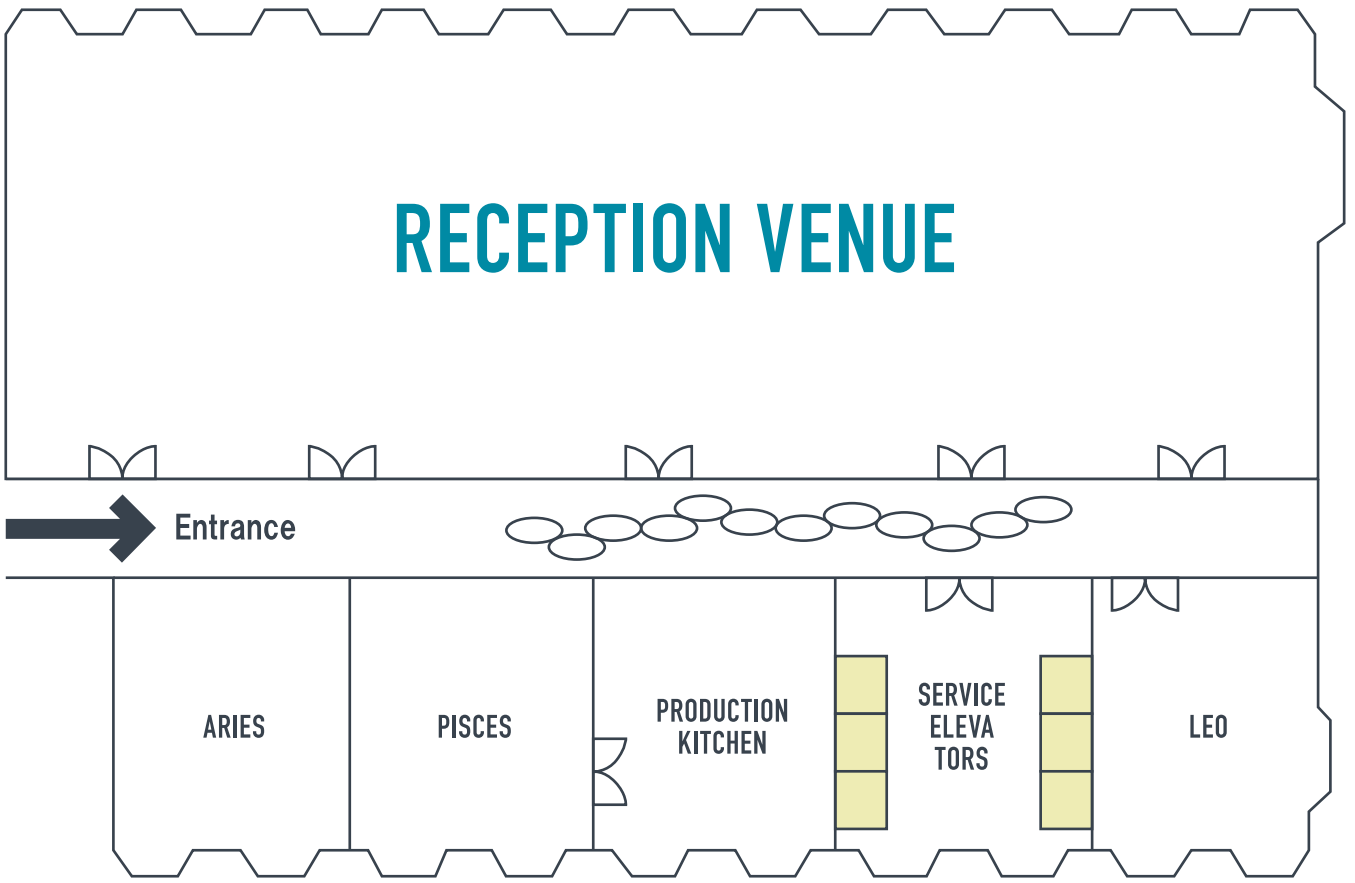

2020 PHILIPPINES SHIP MACHINERY & EQUIPMENT SEMINAR

DIAMOND HOTEL PHILIPPINES

DIAMOND BALLROOM / 1st Floor
14:00-18:00 Presentation and Business matching

- | | | |
|------------------------------|----------------------------------|--------------------------------|
| 1 HANSHIN DIESEL WORKS, LTD. | 5 DAIHATSU DIESEL MFG. CO., LTD. | 9 Taiyo Electric Co., Ltd. |
| 2 Nabtesco Corporation | 6 NAKASHIMA PROPELLER CO., LTD. | 10 IHI Power Systems Co., Ltd. |
| 3 YANMAR CO., LTD. | 7 MIURA CO.,LTD. | 11 BEMAC Corporation |
| 4 SEMCO LTD. | 8 KONGO COLMET MFG. CO., LTD. | 12 TOKYO KEIKI INC. |

CONSTELLATION FLOOR / 27th Floor
18:00-19:30 Networking Reception

The previous Seminar & reception