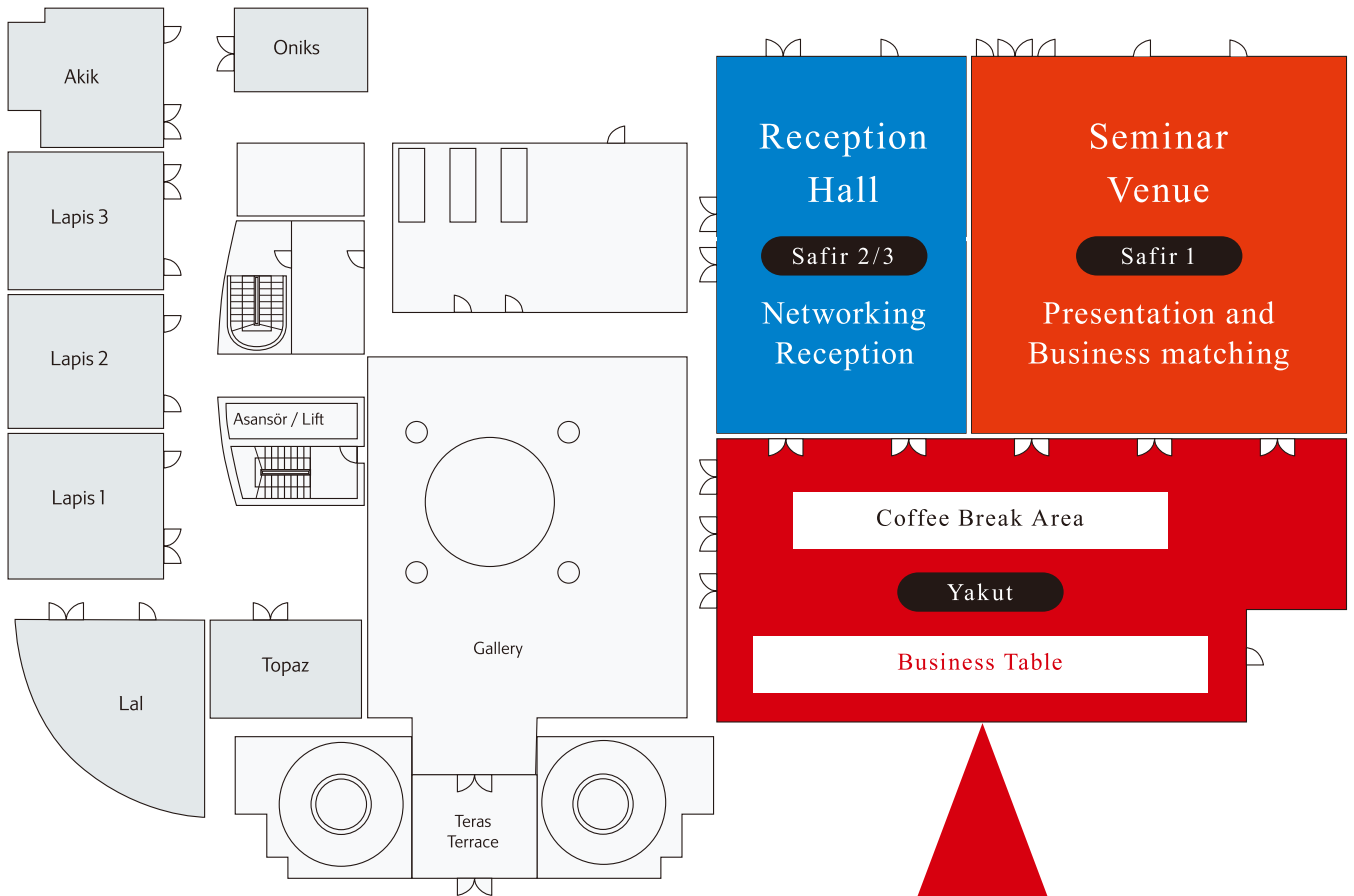

2019 TURKEY

Japan Ship Machinery & Equipment Seminar

Istanbul Marriott Hotel Asia 1st Floor

13:00-17:45 Presentation and Business matching

18:00-20:00 Networking Reception

- 1 Mitsubishi Heavy Industries Marine Machinery & Equipment Co., Ltd.
- 2 TAIKO KIKAI INDUSTRIES CO., LTD.
- 3 IHI Power Systems Co., Ltd.
- 4 SEMCO LTD.
- 5 YANMAR CO., LTD.
- 6 Taiyo Electric Co., Ltd.
- 7 Kawasaki Heavy Industries, Ltd.