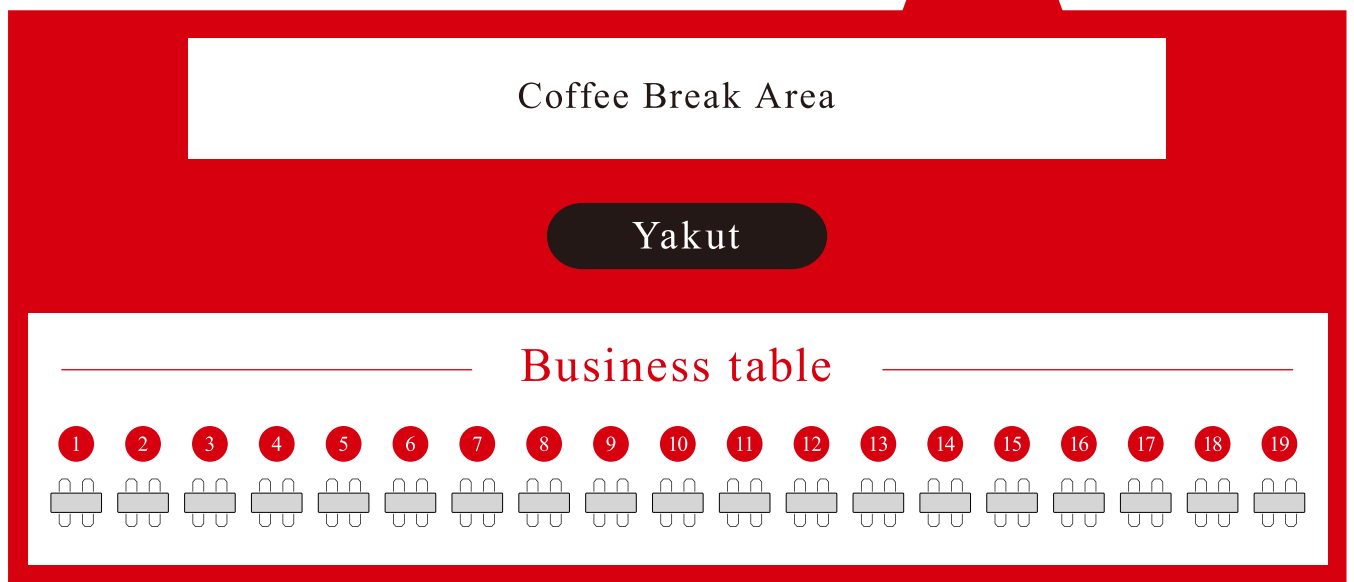

2019 TURKEY

Japan Ship Machinery & Equipment Seminar

Istanbul Marriott Hotel Asia 1st Floor

13:00-17:45 Presentation and Business matching

18:00-20:00 Networking Reception

- 1 Mitsubishi Heavy Industries Marine Machinery & Equipment Co., Ltd.
- 2 TAIKO KIKAI INDUSTRIES CO., LTD.
- 3 IHI Power Systems Co., Ltd.
- 4 SEMCO LTD.
- 5 YANMAR CO., LTD.
- 6 Taiyo Electric Co., Ltd.
- 7 Kawasaki Heavy Industries, Ltd.