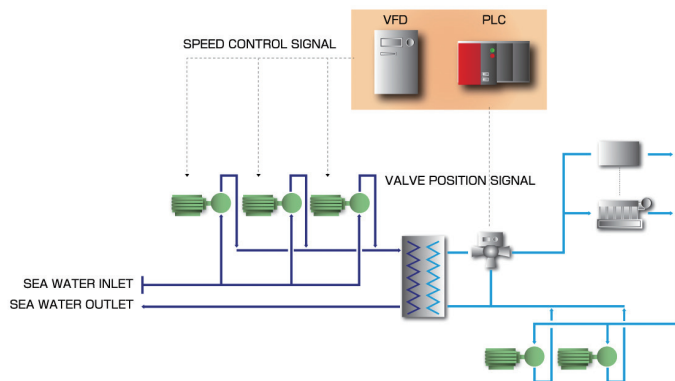

Energy saving frequency drive control for cooling sea water pump

Control Systems & Equipment

JRCS JRCS MFG CO., LTD.

http://www.jrcs.co.jp/index_e.html

J-S / Eco (JRCS Smart Eco system)

J-S / Eco applies a smart frequency drive system which controls the speed of the motor of the main cooling sea water pumps at the most efficient point. It enables to reduce the power consumed by the motors to the minimum level, resulting in reduction of the vessel's fuel consumption. The equipment is specially designed for marine application for its harsh environment with long term guarantee by JRCS making sure that the ship owners recoup the initial investment back as fast as possible.