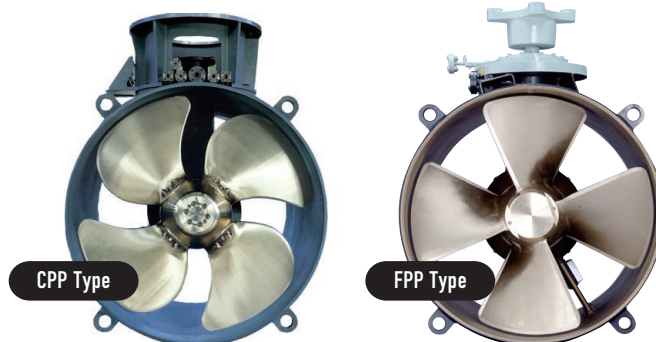

AHTS	PSV	FPSO	Drill Ship	Semi-sub
▶	▶	▶		

Product

Thruster

TCA and TCB Type

(CPP-Type Series)

and TFA Type

(FPP-Type Series)

Specification

< CPP Type >

Type	Propeller Dai.(mm)	Max.Thrust		Max.Input Power(kW)
		(kN)	(ton)	
TAC-15	700	15.8	1.61	95
TCB-35	880	34.3	3.5	229
TCB-55	1,100	53.9	5.5	362
TCB-70	1,250	68.6	7.0	459
TCB-90	1,400	88.3	9.0	596
TCB-110	1,550	108	11.0	731
TCB-135	1,700	132	13.5	902
TCB-160	1,850	157	16.0	1,072
TCB-195	2,050	191	19.5	1,302
TCB-270	2,250	265	27.0	1,867

Product Description

CPP Type and FPP Type

From result of systematic study of model test and actual running test on ship and long production history

- (1) Super strength and durability by thoughtful and rational structural design
- (2) Less noise and vibration for comfortable living quarter on board
- (3) Easy installation without duct lib and less maintenance work
- (4) Easy operation with newly developed control system